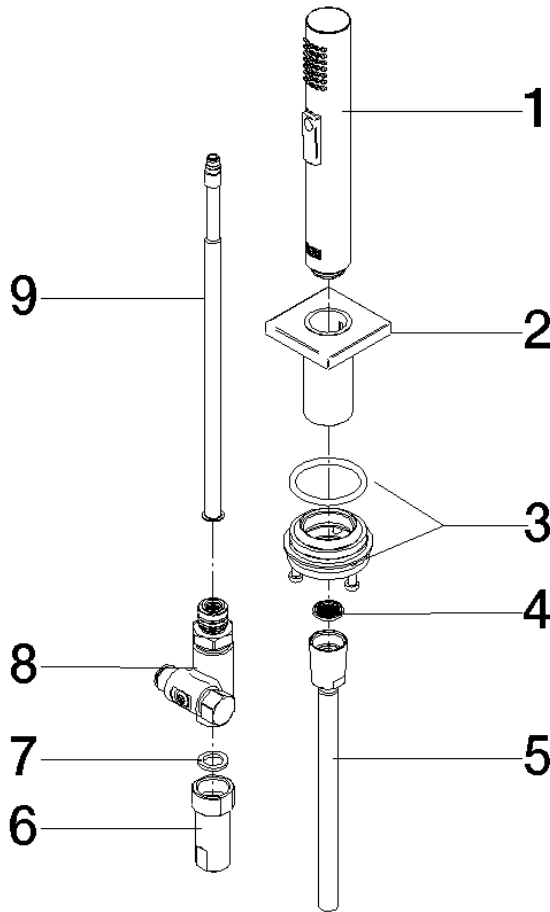

Rinsing spray set - Chrome

27 723 970

- with angular rosette
- spray flow
- automatic spout/shower diverter
- height of mixer mm
- hole diameter rinsing spray 32mm
- fabric braided hose 1500 mm
- sprayface with anti-scaling system
- lead-free

Can only be combined with 33826680, 32815680.

Intrinsic protection against back flow.

	Chrome	27 723 970-00
	Brushed Platinum	27 723 970-06
	Platinum	27 723 970-08
	Dark Chrome	27 723 970-19
	Brushed Durabronze (23kt Gold)	27 723 970-28
	Brushed Champagne (22kt Gold)	27 723 970-46
	Champagne (22kt Gold)	27 723 970-47
	Brushed Dark Platinum	27 723 970-99

Rinsing spray set - Chrome

27 723 970

mm [inches]

Rinsing spray set - Chrome

27 723 970

Parts for other finishes can be found here: [Brushed Platinum](#)

Spare parts list

No.	Item Number	Name	Quantity used	Delivery time
1	04 12 11 158 00-00	shower	1	10
2	90 27 78 011 00-00	shaft	1	-
Spare part can no longer be ordered, please order the replacement item				
3	90 30 10 058 00 90	fixing set	1	10
4	09 23 01 039 90	sieve	1	2
5	90 30 02 062 00-00	hose	1	2
6	90 24 03 241 00 90	nipple	1	2
7	90 14 20 026 00 90	seal	1	2
8	90 17 09 046 12 90	diverter	1	2
9	90 28 20 068 00 90	connection	1	2