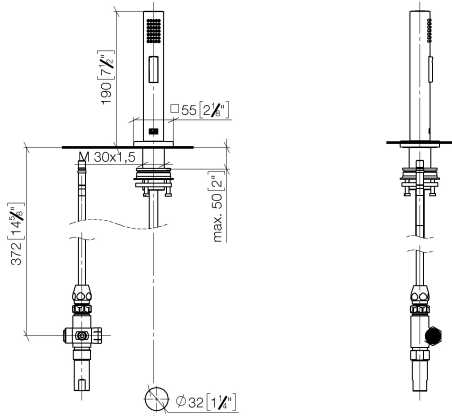

Rinsing spray set - Chrome

27 723 970

- with angular rosette
- spray flow
- automatic spout/shower diverter
- height of mixer mm
- hole diameter rinsing spray 32mm
- fabric braided hose 1500 mm
- sprayface with anti-scaling system
- lead-free

Can only be combined with 33826680, 32815680.

Intrinsic protection against back flow.

	Chrome	27 723 970-00
	Brushed Platinum	27 723 970-06
	Platinum	27 723 970-08
	Dark Chrome	27 723 970-19
	Brushed Durabronze (23kt Gold)	27 723 970-28
	Brushed Champagne (22kt Gold)	27 723 970-46
	Champagne (22kt Gold)	27 723 970-47
	Brushed Dark Platinum	27 723 970-99

Rinsing spray set - Chrome

27 723 970

mm [inches]

Rinsing spray set - Chrome

27 723 970

Parts for other finishes can be found here: [Brushed Platinum](#)

Spare parts list

No.	Item Number	Name	Quantity used	Delivery time
1	04 12 11 158 00-00	shower	1	10
2	90 27 78 011 00-00	shaft	1	-
Spare part can no longer be ordered, please order the replacement item				
3	90 30 10 058 00 90	fixing set	1	10
4	09 23 01 039 90	sieve	1	2
5	90 30 02 062 00-00	hose	1	2
6	90 24 03 241 00 90	nipple	1	2
7	90 14 20 026 00 90	seal	1	2
8	90 17 09 046 12 90	diverter	1	2
9	90 28 20 068 00 90	connection	1	2